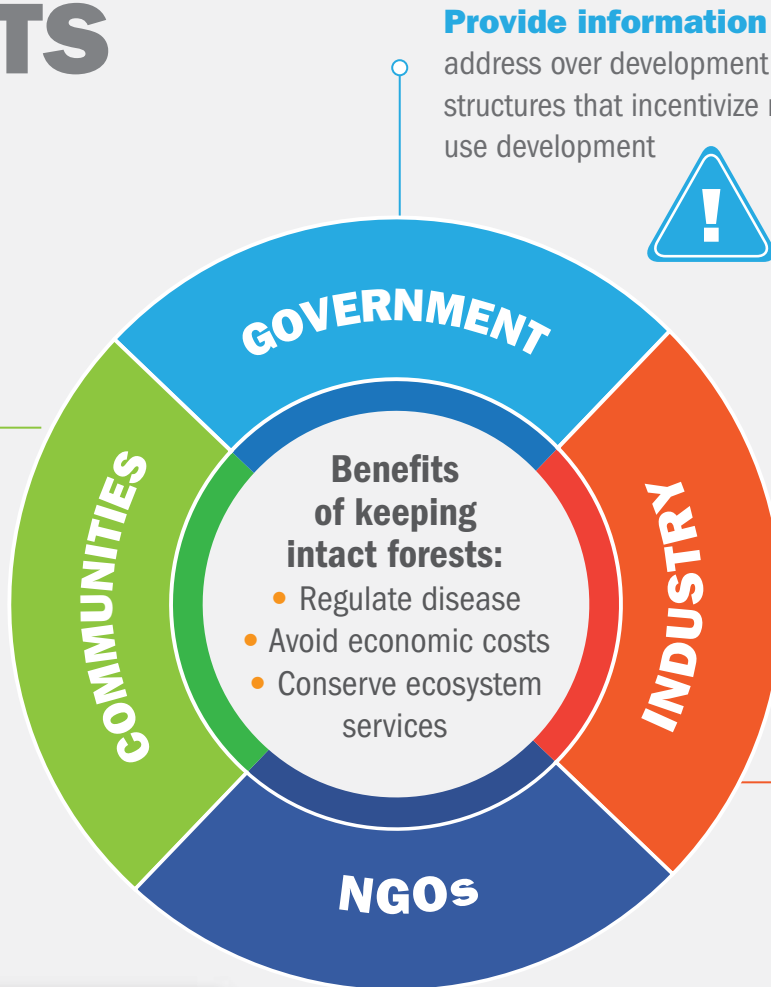

POLICY IMPACTS

Empower local communities by increasing their ability to evaluate impacts of development assisted by groups within the DHRU

Provide information to policy makers to help address over development of land and present structures that incentivize reduced impact land use development

Provide consumers with sustainable product options; companies working to mitigate the negative impacts of land use change will be able to sell their products for a premium and reduce their costs

Engage stakeholders helps strengthen conservation appeals